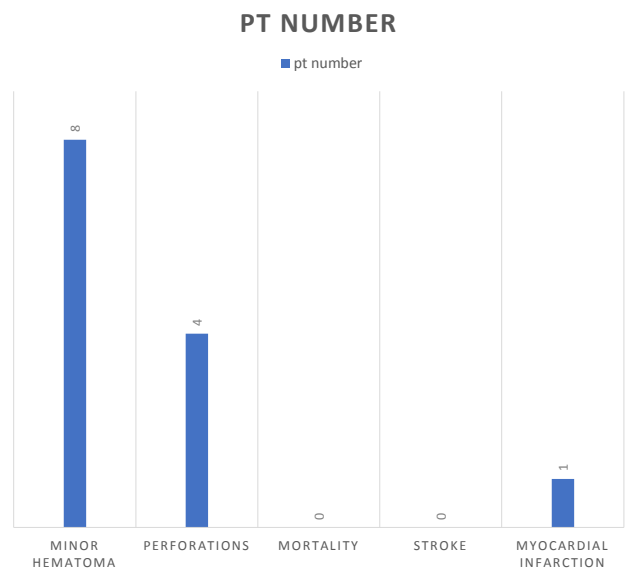

6 months
data

6 months
data

6 months data

6 educational workshops
with eminent and
international mentors

6 months data

Cases

Simple antegrade

And more complex

Retrograde approach

And more complex

Even more complex

We always looks
forward

Future

Future

- Complete the profile of the hybrid technique.
- Antegrade dissection re-entry

Future